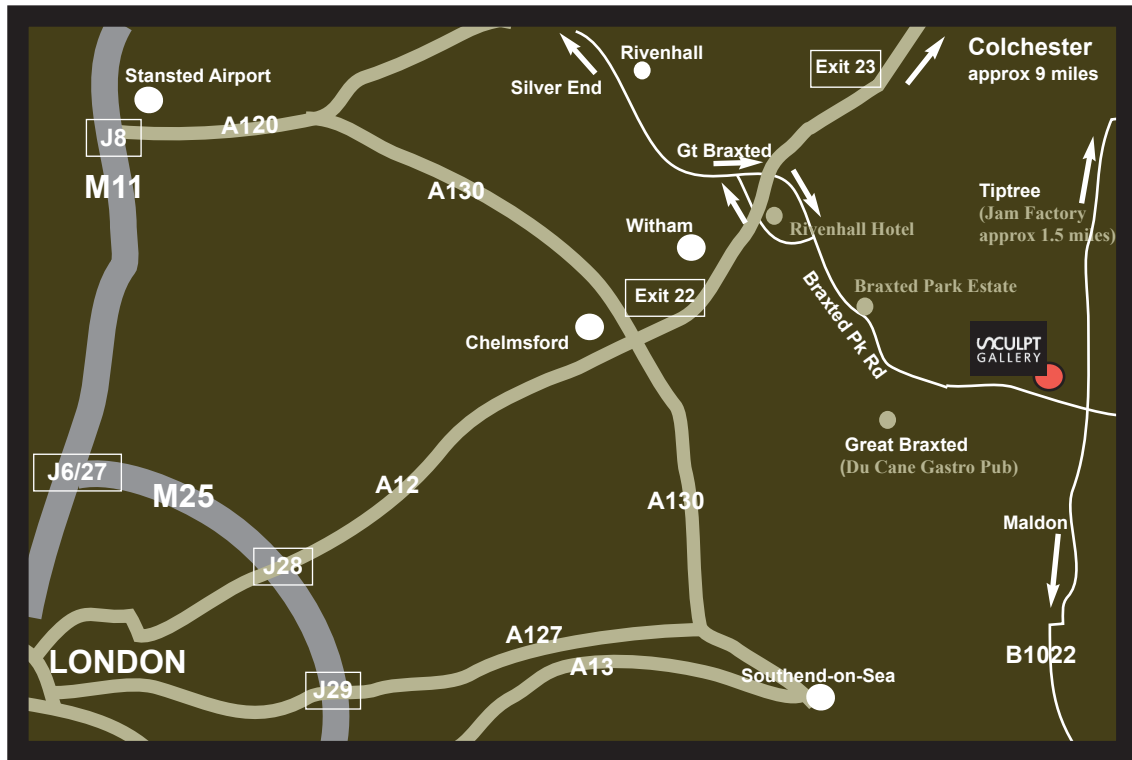

SCULPT GALLERY

HOW TO FIND US

Map not to scale

BY ROAD - Heading North out of London, on the A12

On the A12 go past Exit 22 and get into the inside lane. Look for and take a sharp left turn signposted 'Rivenhall and Silver End'.

At the junction turn right signposted 'Great Braxted'. Follow the road and signs towards Great Braxted.

Noticeable landmarks: You will pass over a small hump-back bridge. Shortly after this you will enter Great Braxted and will see Braxted Park Golf Club, followed by Braxted Park Estate, on your left.

Continue on this road (Braxted Park Road) for approximately 1.5 miles. The entrance to Sculpt Gallery is on your left after The Priory.

BY RAIL - nearest station Witham.

From Witham the gallery is approximately 4 miles. A local taxi service operates at the station.